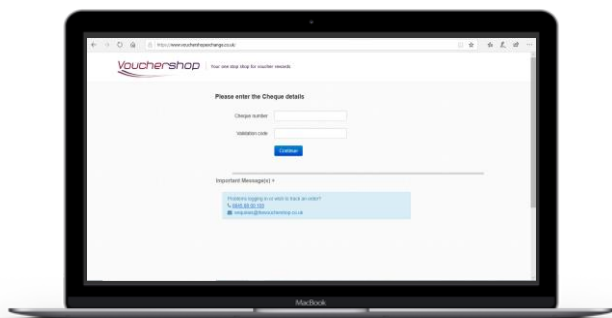

ASDA

Sainsbury's

**Morrisons**
Since 1899

HOW IT ALL WORKS FOR PARENTS

01 Parent receives their digital eVoucher cheque which will have their cheque number and validation code

02 Parents go to www.vouchershopexchange.co.uk and enters their cheque number and validation code

03 Parents then chooses which supermarket eVoucher they would like, you must spend your full cheque value at once. Parent then completes the form with their email address and submits the order.

04 The eVoucher is sent instantly to the parent's email address, they then spend it instore either by presenting their mobile or printed version.